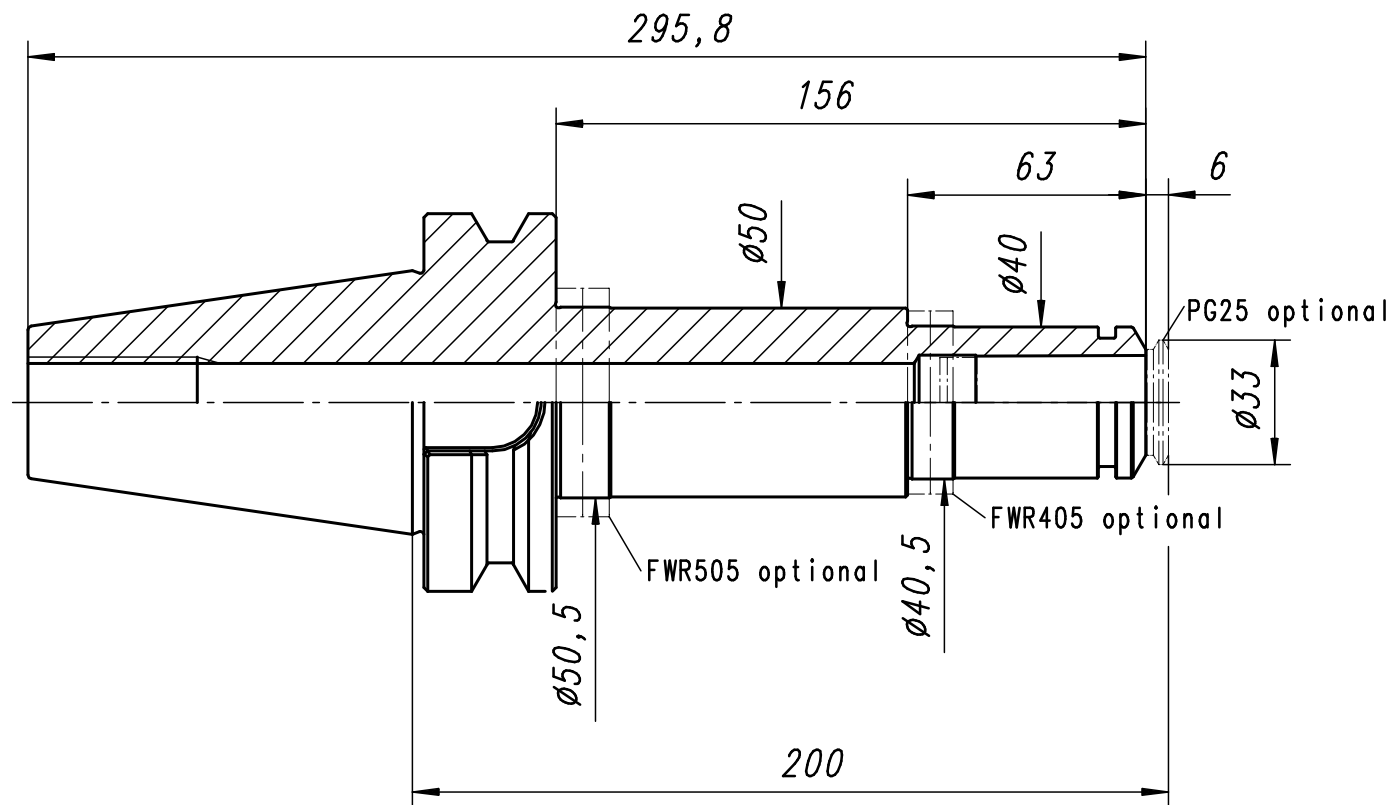

Swiss
Precision
Tools

REGO-FIX®

REGO-FIX AG
Obermattweg 60
4456 Tenniken / Switzerland

Phone +41 61 976 14 66

Fax +41 61 976 14 14

www.rego-fix.com

This is a non controlled copy. All information given herein are subject to change without notice.

The information given herein has been carefully checked and is believed to be correct. REGO-FIX, however, assumes no responsibility or liability for any errors, inaccuracies or omissions that may appear in this drawing.

This document is subject to copyright laws. No part of this document may be reproduced or transmitted in any form or any means, electronic or mechanic, for any purpose, without the express written permission of REGO-FIX

Type: BT50/PG25x200 H

Part No.: 4150.72590

Date: 15.08.2007

Scale: 1:2